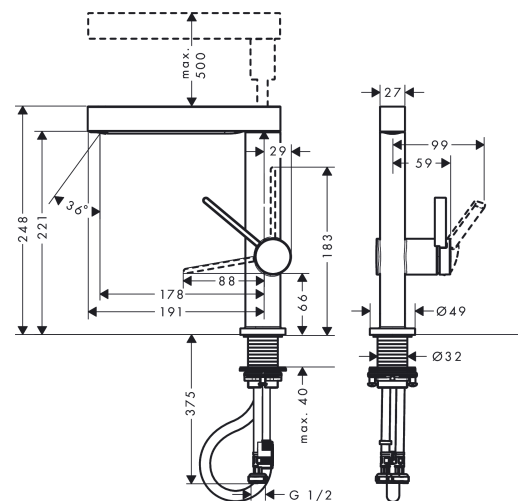

#### product features

- ComfortZone 230
- projection: 191 mm
- spout height: 229 mm
- spray type: laminar spray, PowderRain
- spray returns through pressing spray diverter and spray returns automatically through handle closing
- extension length: 50 cm
- spray disc surface: graphite
- ceramic cartridge
- temperature limitation adjustable
- connection type: G 1/2 connections
- connection dimension: DN15
- non-return valve

### Product image

### Scale drawing